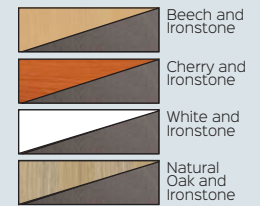

Features :

- E0 Melamine board
- Add to straight desk to create a return
- Creates more desk top space
- Includes modesty panel piece

Finish Options :

Certifications :

NEW

NEW

NEW

NEW