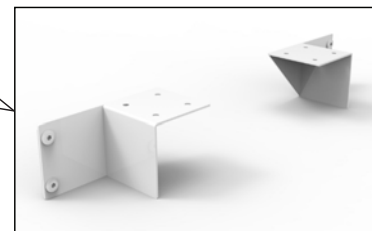

SHS-HAB BRACKETS

Specifications :

Height	70mm
Width	138mm
Depth	72mm

Finish Options :

	Black Powdercoat
	White Powdercoat

Features :

- Recommended for use with 600mm deep Infinity and Eternity legs
- Used to fit a 900mm H SHUSH30+ screen to a fixed height desk
- Can be fixed at any height on a desk
- Functions as a screen and a modesty panel
- Brackets for screen only. *Does not include screens, clamps or fixings*
- 900mm Height screens also used on Boost+ with additional fixing arms. See Boost+ Range for more information.
- Comes as a set of 2 - 1 x Right, 1 x Left