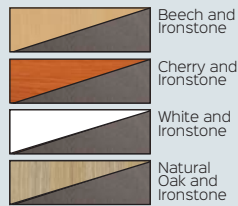

RAPID WORKER STRAIGHT DESK

Specifications :

Top Size Options	• CDK96 - 900mm W x 600mm D • CDK126 - 1200mm W x 600mm D • CDK1575 - 1500mm W x 750mm D • CDK1875 - 1800mm W x 750mm D • CDK189 - 1800mm W x 900mm D
Height	730mm

Features :

- E0 Melamine board
- CDK96 with 1 Cable entry hole, all other sizes with 2 cable entry holes
- Modesty panel
- Can be used with fixed pedestals
- Can be used with return to create more work surface area

Finish Options :