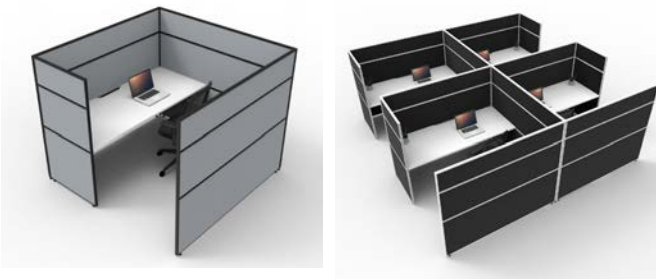

SHUSH30 CUBICLE

Create freestanding cubicles without constructing permanent walls.

Use taller screens to create private personal pods without the construction of walls.

Join pods to create as many cubicles as you require for your office set up.