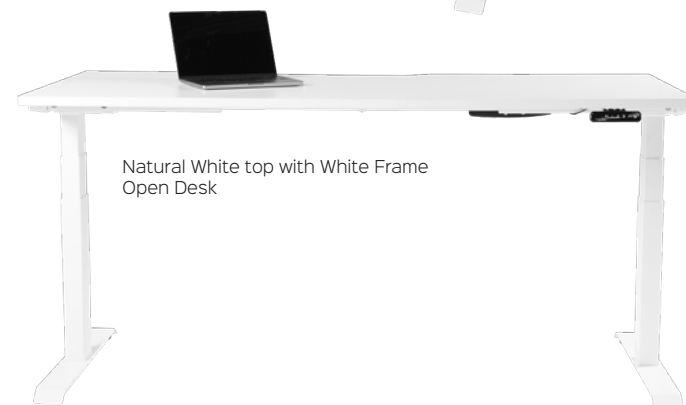

Top Options :

Frame Finishes :

Screen Finishes :

Certifications :

Natural White top with White Frame
Corner workstation

Natural White top with White Frame
Open Desk

Natural White top with Black Frame ->
With Screen and Cable tray.