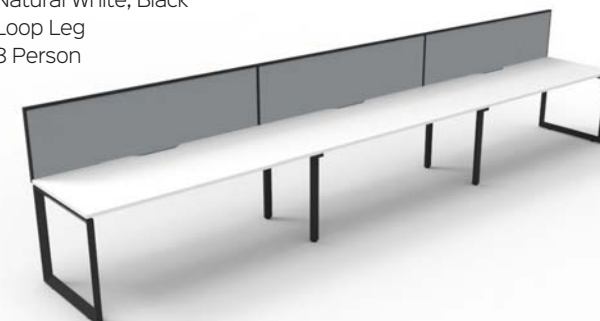

SINGLE SIDED WORKSTATIONS WITH SCREENS

D-ILLSWS1P1875 NO / BL
Natural Oak, Black
Loop Leg
1 Person

D-IPLSWS2P1875 NO / WS
Natural Oak, White Satin
Profile Leg
2 Person

D-ILLSWS3P1875 NW / BL
Natural White, Black
Loop Leg
3 Person

SINGLE SIDED WORKSTATIONS WITH SCREENS

Single Sided Workstations with Screens Options

- Choose from the Profile or Loop end leg styles
- Choose between 1200mm, 1500mm or 1800mm individual desk top widths x 750mm depth
- Choose the number of persons required for your run of desks
- Choose between black or white powdercoated frames and legs
- Choose between natural oak or natural white scalloped top
- Choose between black fabric screen with white frame or grey fabric screen with black frame
- Comes with 500mm high x 30mm thick fabric screen