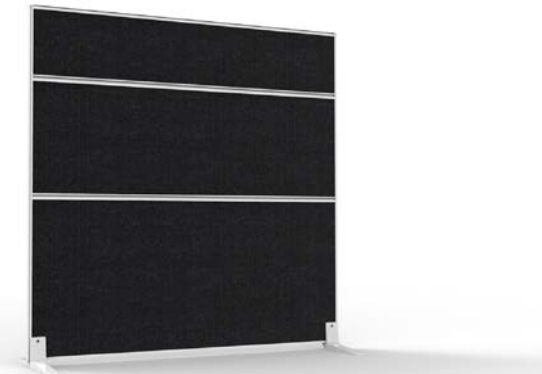

*Pictured with Black SPLEG end legs

*Pictured with Black Eternity end legs

*Pictured with White DC-60 end legs

*Pictured with White Loop end legs

*Pictured with White Free Standing Feet

SHS-HAB BRACKETS

Specifications :