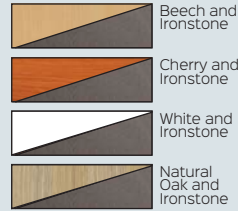

RAPID WORKER CORNER WORKSTATION

Specifications :

Desk Size Options	• RWCWS1212 - 1200 x 1200mm	• RWCWS1215 - 1200 x 1500mm
	• RWCWS1218 - 1200 x 1800mm	• RWCWS1221 - 1200 x 2100mm
	• RWCWS1515 - 1500 x 1500mm	• RWCWS1815 - 1800 x 1500mm
	• RWCWS1818 - 1800 x 1800mm	• RWCWS2115 - 2100 x 1500mm
	• RWCWS2118 - 2100 x 1800mm	• RWCWS2121 - 2100 x 2100mm
Height	730mm	
Depth	600mm (or 750mm in 1800 x 1800mm* In Beech and Cherry only)	

Finish Options :

Features :

- 3-piece corner workstation
- Huge range of sizes to suit your space
- Cable entry hole in corner piece
- Modesty panels with space for cable access

Certifications :

RAPID WORKER FIXED PEDESTAL

Options :

CDKP1D1F	1 Drawer and 1 File Drawer 465W x 447D x 454H
CDKP3D	3 Drawers 465W x 447D x 454H
CRP3D	3 Drawers (For Return) *In Ironstone only 465W x 370D x 454H