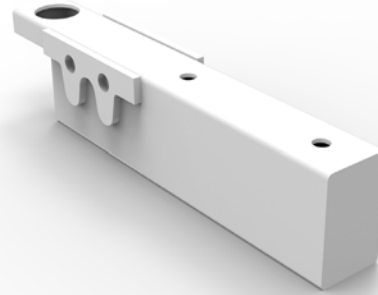

SHUSH30+ FULL HEIGHT

LEG OPTIONS

Mix and Match with Profile, Loop, Eternity, Span or DC-60 end legs with middle dividing screens.

Leg Options

- Profile Leg - in Black or White
- Loop Leg - in Black or White
- Eternity Leg - in Black or White
- DC60 - Round leg in Chrome, Black or White
- SPLEG - Span leg in Silver, Black or White

* Additional LRB18 Leg Blocks required for Eternity, Loop and Profile legs. Available in Black or White powdercoat

All options available in :

*Pictured : LRB18 - Leg block for Eternity, Loop and Profile legs, comes in a set of 2

FREE STANDING FEET - SHSFOOT

Specifications :

Height	125mm
Width	505mm
Depth	66mm

Finish Options :

Features :

- Used to convert screens in to free-standing screens
- Attaches to side of screen extrusion for a clean finish
- Powdercoat finish
- Comes as a set of 2