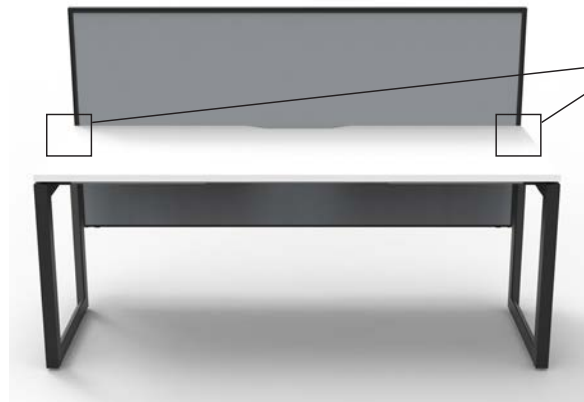

SHS-HAB BRACKETS

Specifications :

Height	70mm
Width	138mm
Depth	72mm

Finish Options :

	Black Powdercoat
	White Powdercoat

Features :

- Recommended for use with 600mm deep Infinity and Eternity legs
- Used to fit a 900mm H SHUSH30+ screen to a fixed height desk
- Can be fixed at any height on a desk
- Functions as a screen and a modesty panel
- Brackets for screen only. *Does not include screens, clamps or fixings*
- 900mm Height screens also used on Boost+ with additional fixing arms. See Boost+ Range for more information.
- Comes as a set of 2 - 1 x Right, 1 x Left