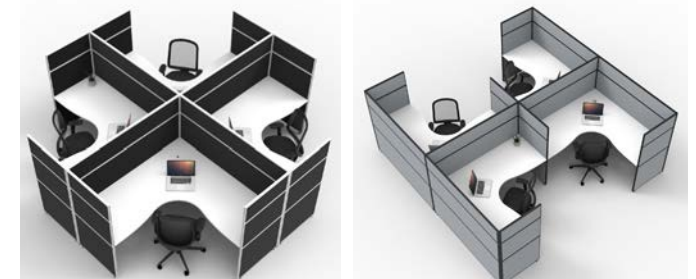

SHUSH30 CORNER 4+

Create large team pods.

Use completely screen hung tops or use with Profile, Loop, Eternity, Span or DC-60 end legs.

Use ceiling to workstation power poles and umbilicals to take power and data to the workstations neatly and safely.