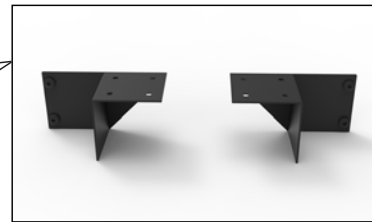

SHS-HAB BRACKETS

Specifications :

Height	70mm
Width	138mm
Depth	72mm

Finish Options :

	Black Powdercoat
	White Powdercoat

Features :

- Recommended for use with 600mm deep Infinity and Eternity legs
- Used to fit a 900mm H SHUSH30+ screen to a fixed height desk
- Can be fixed at any height on a desk
- Functions as a screen and a modesty panel
- Brackets for screen only. *Does not include screens, clamps or fixings*
- 900mm Height screens also used on Boost+ with additional fixing arms. See Boost+ Range for more information.
- Comes as a set of 2 - 1 x Right, 1 x Left