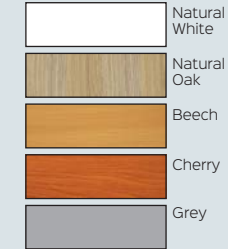

Top Options :

Base :