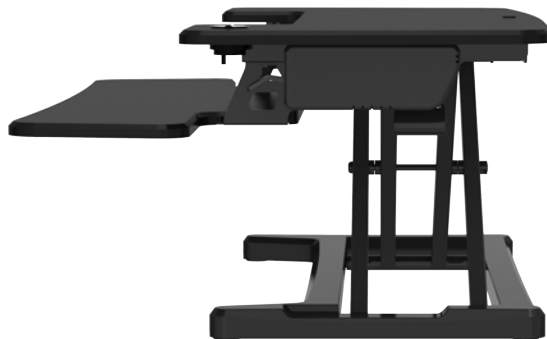

RAPID FLUX

Specifications :

Top Width	• RF1 - 880mm • RF2 - 950mm
Depth	Overall - 590mm, Top - 415mm
Height	120mm - 500mm
Weight Capacity	25kg on Top

Finish Options :

Features :

- Electric height adjustable solution for fixed desk
- 22mm per second speed
- Hidden motor makes for a compact design
- Grommet Hole in Worktop for Use with Monitor Arms