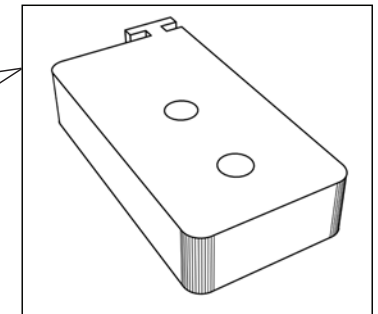

B2-SLIBR BRACKETS

Specifications :

Height	50mm
Width	25mm
Depth	8mm

Finish Options :

	Black Powdercoat
	White Powdercoat

Features :

- Use for 1200mm and 1500mm full height SHUSH30+ screens, with height adjustable workstations such as BOOST+
- Holds the screen sturdy when adjusting height on workstations
- Brackets for screen only. *Does not include screens, clamps or fixings
- Includes Nylon brackets. Comes as a set of 2; 1 x Right, 1 x Left