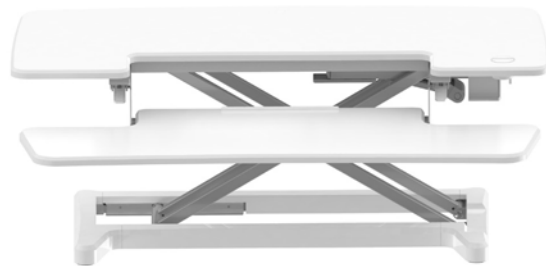

RAPID FLUX

Specifications :

Top Width	• RF1 - 880mm • RF2 - 950mm
Depth	Overall - 590mm, Top - 415mm
Height	120mm - 500mm
Weight Capacity	25kg on Top

Finish Options :

Features :

- Electric height adjustable solution for fixed desk
- 22mm per second speed
- Hidden motor makes for a compact design
- Grommet Hole in Worktop for Use with Monitor Arms